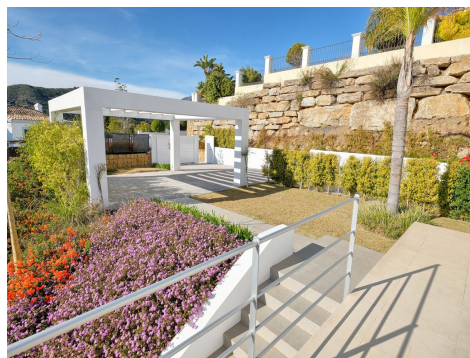

Ref: ES169659

Price: 2,300,000€

-  **Villa**
-  **Benahavis**
-  **4**
-  **4**
-  **288m² Build Size**
-  **1,058m² Plot Size**
-  **Pool: Yes**

New built quality villa in Puerto del Capitan. West facing with afternoon and evening sun, private and quiet. Views to the mountains. Living and dining area, fully fitted kitchen with direct access to the covered and open terraces. Master bedroom en suite and 3 guest bedrooms and 2 bathrooms. Spacious roof terrace Laundry area and storage. Carport for 2 cars. Private pool and garden. Gated community

UK +44 333 022 0135

Email: info@1casa.com

Web: www.1casa.com

New built quality villa in Puerto del Capitan. West facing with afternoon and evening sun, private and quiet. Views to the mountains. Living and dining area, fully fitted kitchen with direct access to the covered and open terraces. Master bedroom en suite and 3 guest bedrooms and 2 bathrooms. Spacious roof terrace Laundry area and storage. Carport for 2 cars. Private pool and garden. Gated community