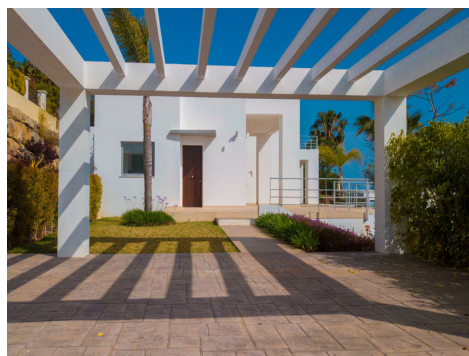

Contemporary four bedroom, south facing villa in this development, Benahavis, only a short drive to the beach, Puerto Banus and all leisure amenities. The villa is in an elevated position with wonderful sea and mountain views. There is a large bright living area with a fireplace and access to the partially covered terraces, garden and infinity swimming pool, a fully fitted kitchen with island; the master suite and three guest suites. Other features include hot and cold air...(Ask for More Details!)

UK +44 333 022 0135

Email: info@1casa.com

Web: www.1casa.com

New Development: Prices from 2,000,000 € to 2,000,000 €. [Beds: 4 - 4] [Baths: 4 - 4] [Built size: 488.00 m2 - 488.00 m2]

Contemporary four bedroom, south facing villa in this development, Benahavis, only a short drive to the beach, Puerto Banus and all leisure amenities. The villa is in an elevated position with wonderful sea and mountain views. There is a large bright living area with a fireplace and access to the partially covered terraces, garden and infinity swimming pool, a fully fitted kitchen with island; the master suite and three guest suites. Other features include hot and cold air conditioning and marble floors.