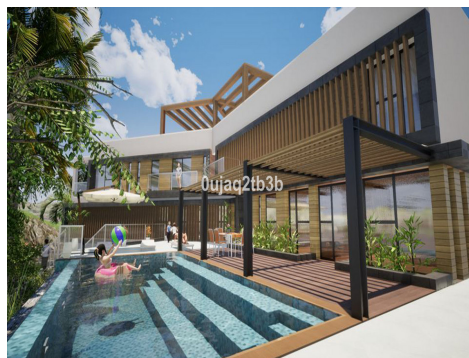

Ref: R3888871

Price: 555,000€

Plot - Residential

El Rosario

1,704m<sup>2</sup> Plot Size

Magnificent plot in a great location and walking distance to Sports center, commercial center, services and amenities. There is a project to build a very large house taking advantage of the slope in the plot. South-West oriented. El Rosario is a consolidated residential area with high demand for plots and properties.

UK +44 333 022 0135

Email: [info@1casa.com](mailto:info@1casa.com)

Web: [www.1casa.com](http://www.1casa.com)

Magnificent plot in a great location and walking distance to Sports center, commercial center, services and amenities. There is a project to build a very large house taking advantage of the slope in the plot. South-West oriented. El Rosario is a consolidated residential area with high demand for plots and properties.