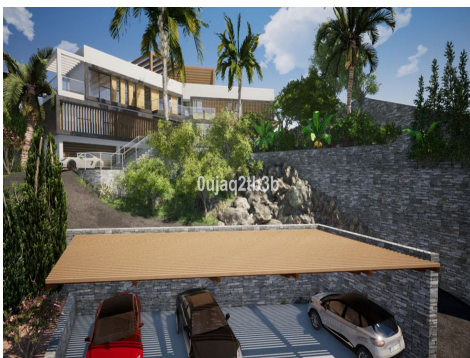

Ref: R3888871

Price: 555,000€

Plot - Residential

El Rosario

1,704m<sup>2</sup> Plot Size

Magnificent plot in a great location and walking distance to Sports center, commercial center, services and amenities. There is a project to build a very large house taking advantage of the slope in the plot. South-West oriented. El Rosario is a consolidated residential area with high demand for plots and properties.

UK +44 333 022 0135

Email: [info@1casa.com](mailto:info@1casa.com)

Web: [www.1casa.com](http://www.1casa.com)

Magnificent plot in a great location and walking distance to Sports center, commercial center, services and amenities. There is a project to build a very large house taking advantage of the slope in the plot. South-West oriented. El Rosario is a consolidated residential area with high demand for plots and properties.