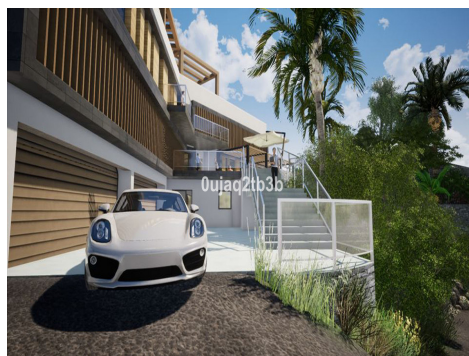

Ref: R3888871

Price: 555,000€

Plot - Residential

El Rosario

1,704m<sup>2</sup> Plot Size

Magnificent plot in a great location and walking distance to Sports center, commercial center, services and amenities. There is a project to build a very large house taking advantage of the slope in the plot. South-West oriented. El Rosario is a consolidated residential area with high demand for plots and properties.

UK +44 333 022 0135

Email: [info@1casa.com](mailto:info@1casa.com)

Web: [www.1casa.com](http://www.1casa.com)

Magnificent plot in a great location and walking distance to Sports center, commercial center, services and amenities. There is a project to build a very large house taking advantage of the slope in the plot. South-West oriented. El Rosario is a consolidated residential area with high demand for plots and properties.