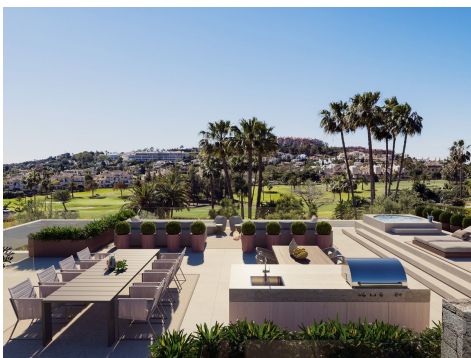

Ref: ES166188

Price: 6,495,000€

-  **Villa**
-  **Nueva Andalucia**
-  **4**
-  **5**
-  **373m<sup>2</sup> Build Size**
-  **958m<sup>2</sup> Plot Size**
-  **Pool: Yes**

An outstanding design, luxurious villa which with its frontline golf position is all about entertainment and golf. Stepping inside, you are welcomed by a modern and sleek living space with a nice design kitchen in an open plan to the dining and living room. Through the large floor to ceiling glass doors, you will get an amazing view over the golf course of Los Naranjos. Furthermore, on this level there is 4 bedrooms, all en-suite and with its own terrace. The master bedroom with its almost 40 m2 includes a walk-in closet and designer bathroom in an open plan to create that luxurious suite f...(Ask for More Details!)

UK +44 333 022 0135

Email: [info@1casa.com](mailto:info@1casa.com)

Web: [www.1casa.com](http://www.1casa.com)

An outstanding design, luxurious villa which with its frontline golf position is all about entertainment and golf. Stepping inside, you are welcomed by a modern and sleek living space with a nice design kitchen in an open plan to the dining and living room. Through the large floor to ceiling glass doors, you will get an amazing view over the golf course of Los Naranjos. Furthermore, on this level there is 4 bedrooms, all en-suite and with its own terrace. The master bedroom with its almost 40 m2 includes a walk-in closet and designer bathroom in an open plan to create that luxurious suite feeling. The pool area and terrace offer several lounge areas and water features nicely connected with the pool. Here is also a buggy garage with direct access to the golf course. The roof terrace is an entertainment dream. Here you will find the outdoor kitchen, seating and dining areas, outdoor cinema, and the villas second pool. All offering amazing views over the golf course and valley. In the basement there is a gym dressed in dark wooden walls and ceiling as well as the home office.