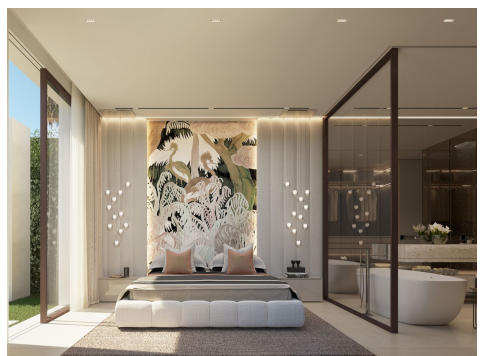

Ref: ES166188

Price: 6,495,000€

-  **Villa**
-  **Nueva Andalucia**
-  **4**
-  **5**
-  **373m<sup>2</sup> Build Size**
-  **958m<sup>2</sup> Plot Size**
-  **Pool: Yes**

An outstanding design, luxurious villa which with its frontline golf position is all about entertainment and golf. Stepping inside, you are welcomed by a modern and sleek living space with a nice design kitchen in an open plan to the dining and living room. Through the large floor to ceiling glass doors, you will get an amazing view over the golf course of Los Naranjos. Furthermore, on this level there is 4 bedrooms, all en-suite and with its own terrace. The master bedroom with its almost 40 m2 includes a walk-in closet and designer bathroom in an open plan to create that luxurious suite f...(Ask for More Details!)

UK +44 333 022 0135

Email: [info@1casa.com](mailto:info@1casa.com)

Web: [www.1casa.com](http://www.1casa.com)

An outstanding design, luxurious villa which with its frontline golf position is all about entertainment and golf. Stepping inside, you are welcomed by a modern and sleek living space with a nice design kitchen in an open plan to the dining and living room. Through the large floor to ceiling glass doors, you will get an amazing view over the golf course of Los Naranjos. Furthermore, on this level there is 4 bedrooms, all en-suite and with its own terrace. The master bedroom with its almost 40 m2 includes a walk-in closet and designer bathroom in an open plan to create that luxurious suite feeling. The pool area and terrace offer several lounge areas and water features nicely connected with the pool. Here is also a buggy garage with direct access to the golf course. The roof terrace is an entertainment dream. Here you will find the outdoor kitchen, seating and dining areas, outdoor cinema, and the villas second pool. All offering amazing views over the golf course and valley. In the basement there is a gym dressed in dark wooden walls and ceiling as well as the home office.