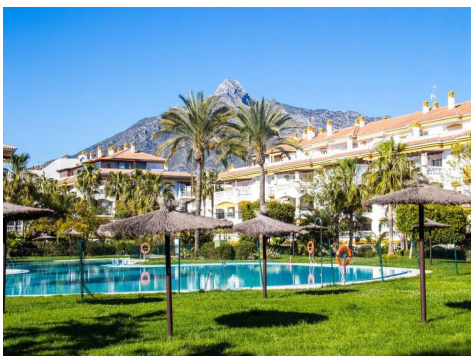

Ref: ES165405

Price: 430,000€

- **Apartment**
- **Puerto Banus**
- **2**
- **2**