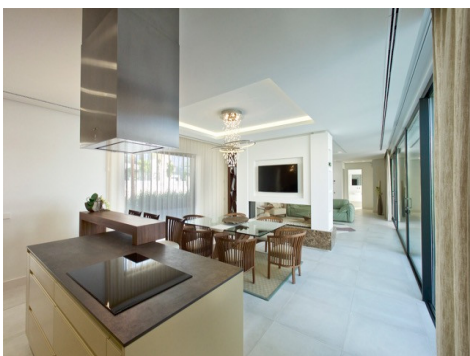

Ref: ES164206

Price: 2,300,000€

-  **Villa**
-  **Atalaya**
-  **5**
-  **5**
-  **871m<sup>2</sup> Build Size**
-  **1,265m<sup>2</sup> Plot Size**
-  **Pool: Yes**

Luxury Modern Villa set in the hills tops of La Alqueria, Benahavis, with views over the golf course and to the mediterranean sea. Part of a collection of 14 luxury villas built to the highest standard, good size bedrooms with en-suite bathrooms, staff quarters, indoor sauna, plus private underground garage. 24 hour security. Has a landscaped private garden maintained by the gardeners of the community and a private swimming pool.

UK +44 333 022 0135

Email: [info@1casa.com](mailto:info@1casa.com)

Web: [www.1casa.com](http://www.1casa.com)

Luxury Modern Villa set in the hills tops of La Alqueria, Benahavis, with views over the golf course and to the mediterranean sea. Part of a collection of 14 luxury villas built to the highest standard, good size bedrooms with en-suite bathrooms, staff quarters, indoor sauna, plus private underground garage. 24 hour security. Has a landscaped private garden maintained by the gardeners of the community and a private swimming pool.