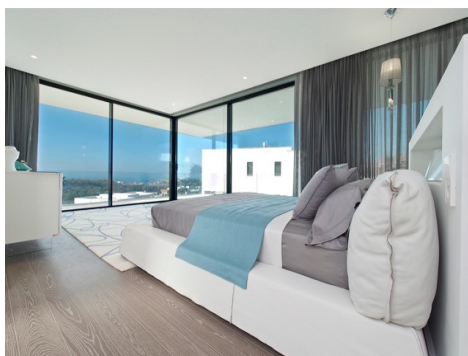

Ref: ES164206

Price: 2,300,000€

-  **Villa**
-  **Atalaya**
-  **5**
-  **5**
-  **871m<sup>2</sup> Build Size**
-  **1,265m<sup>2</sup> Plot Size**
-  **Pool: Yes**

Luxury Modern Villa set in the hills tops of La Alqueria, Benahavis, with views over the golf course and to the mediterranean sea. Part of a collection of 14 luxury villas built to the highest standard, good size bedrooms with en-suite bathrooms, staff quarters, indoor sauna, plus private underground garage. 24 hour security. Has a landscaped private garden maintained by the gardeners of the community and a private swimming pool.

UK +44 333 022 0135

Email: [info@1casa.com](mailto:info@1casa.com)

Web: [www.1casa.com](http://www.1casa.com)

Luxury Modern Villa set in the hills tops of La Alqueria, Benahavis, with views over the golf course and to the mediterranean sea. Part of a collection of 14 luxury villas built to the highest standard, good size bedrooms with en-suite bathrooms, staff quarters, indoor sauna, plus private underground garage. 24 hour security. Has a landscaped private garden maintained by the gardeners of the community and a private swimming pool.