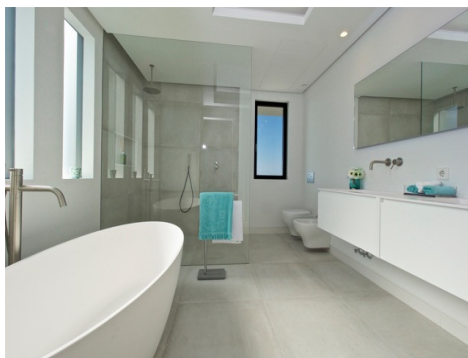

Ref: ES164206

Price: 2,300,000€

-  **Villa**
-  **Atalaya**
-  **5**
-  **5**
-  **871m<sup>2</sup> Build Size**
-  **1,265m<sup>2</sup> Plot Size**
-  **Pool: Yes**

Luxury Modern Villa set in the hills tops of La Alqueria, Benahavis, with views over the golf course and to the mediterranean sea. Part of a collection of 14 luxury villas built to the highest standard, good size bedrooms with en-suite bathrooms, staff quarters, indoor sauna, plus private underground garage. 24 hour security. Has a landscaped private garden maintained by the gardeners of the community and a private swimming pool.