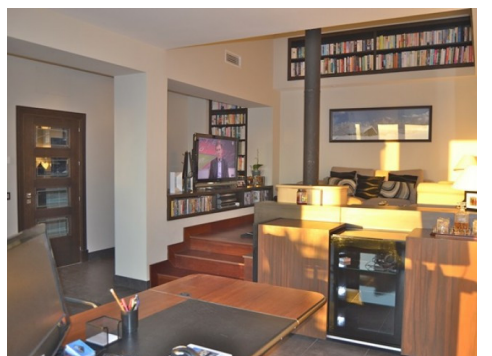

Ref: ES148743

Price: 2,975,000€

-  **Villa**
-  **Manilva**
-  **5**
-  **7**
-  **825m² Build Size**
-  **1,200m² Plot Size**
-  **Pool: Yes**

An amazing Villa set on a spectacular site, on cliff top. Contemporary design. Features include: Cinema, Gym, Sauna, Bodega, Heated pool, Solar powered, Bespoke Stairs, Doors & Windows. Separate guest apartment.