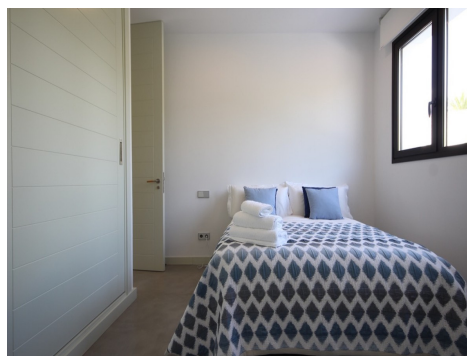

UK +44 333 022 0135

Email: info@1casa.com

Web: www.1casa.com

Magnificent contemporary style villa built in Guadalmina Baja, very close to the Guadalmina Beach Hotel, 300 meters from the beach, ideal for a large family. Built with top quality materials, enjoying a lot of light in every corner. Microcement flooring. A majestic wooden door invites us to the double height hall from which we immediately see a spectacular kitchen with a large island. Next to this, separated by stained glass windows, we enter the dining room and the spacious living room, all set with large sliding doors with direct access to the terrace with two different atmospheres: summer dining room and outdoor lounge with lovely views to the garden, pool and bar. On the same main floor we find two bedrooms sharing a bathroom, another bedroom with ensuite bathroom, guest toilet, laundry room and a double garage. We access the top floor by floating wooden stairs, where we find the large master bedroom with dressing room and a very spacious bathroom with direct access to the terrace / solarium. On this same floor there are another 2 bedrooms with ensuite bathroom and private terrace. In the basement we find several rooms in addition to a large garage.