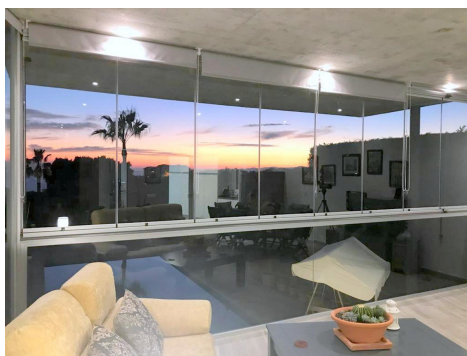

Ref: ES147500

Price: 995,000€

-  **Villa**
-  **Benalmadena**
-  **5**
-  **4**
-  **341m<sup>2</sup> Build Size**
-  **1,341m<sup>2</sup> Plot Size**
-  **Pool: Yes**

Large and cozy villa with excellent views for you and your family.