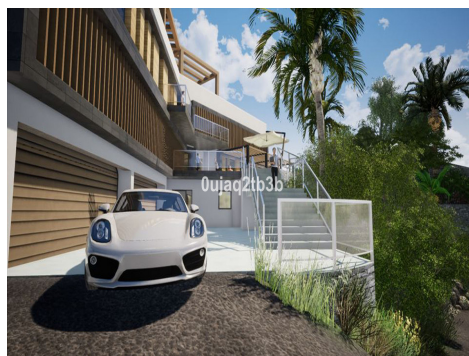

Ref: ES141040

Price: 555,000€

Land
 El Rosario
 1,704m² Plot Size

Magnificent plot in a great location and walking distance to Sports center, commercial center, services and amenities. There is a project to build a very large house taking advantage of the slope in the plot. South-West oriented. El Rosario is a consolidated residential area with high demand for plots and properties.

UK +44 333 022 0135

Email: info@1casa.com

Web: www.1casa.com

Magnificent plot in a great location and walking distance to Sports center, commercial center, services and amenities. There is a project to build a very large house taking advantage of the slope in the plot. South-West oriented. El Rosario is a consolidated residential area with high demand for plots and properties.