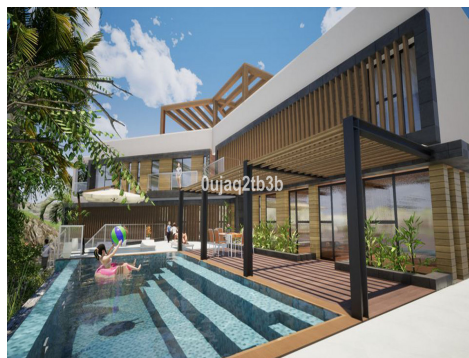

Ref: ES141040

Price: 555,000€

Land
 El Rosario
 1,704m² Plot Size

Magnificent plot in a great location and walking distance to Sports center, commercial center, services and amenities. There is a project to build a very large house taking advantage of the slope in the plot. South-West oriented. El Rosario is a consolidated residential area with high demand for plots and properties.

UK +44 333 022 0135

Email: info@1casa.com

Web: www.1casa.com

Magnificent plot in a great location and walking distance to Sports center, commercial center, services and amenities. There is a project to build a very large house taking advantage of the slope in the plot. South-West oriented. El Rosario is a consolidated residential area with high demand for plots and properties.