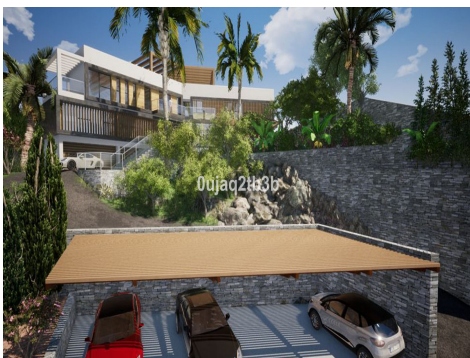

Ref: ES141040

Price: 555,000€

Land
 El Rosario
 1,704m² Plot Size

Magnificent plot in a great location and walking distance to Sports center, commercial center, services and amenities. There is a project to build a very large house taking advantage of the slope in the plot. South-West oriented. El Rosario is a consolidated residential area with high demand for plots and properties.

UK +44 333 022 0135

Email: info@1casa.com

Web: www.1casa.com

Magnificent plot in a great location and walking distance to Sports center, commercial center, services and amenities. There is a project to build a very large house taking advantage of the slope in the plot. South-West oriented. El Rosario is a consolidated residential area with high demand for plots and properties.