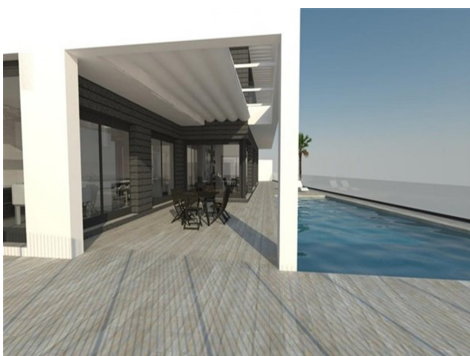

Ref: R3380467

Price: 199,950€

Plot - Residential

La Cala Golf

1,402m² Plot Size

Spectacular sea and mountain views, Includes project (town hall ready). The 2 plots next door have already been sold. The plot backs onto a greenbelt so nobody can build in front. Panoramic views guaranteed. A few minutes drive to La Mairena and La Cala Golf.

Residential Plot, La Cala Golf.

Quotes for building can be provided too.

Plot 1.402 m².