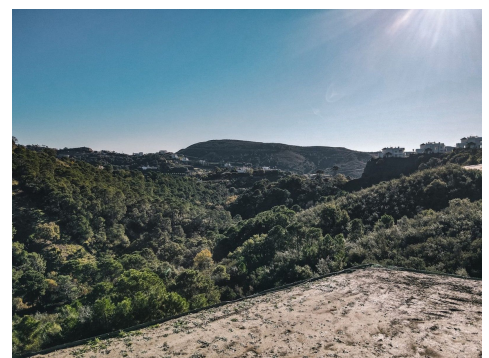

There is also a project of a luxury, modern villa with a private swimming pool and also tennis / padel court. The build percentage allowed is 25%.

It is just a short drive to the coast with all its amenities and also beaches, with Marbella and Estepona reachable in 15-20 minutes.