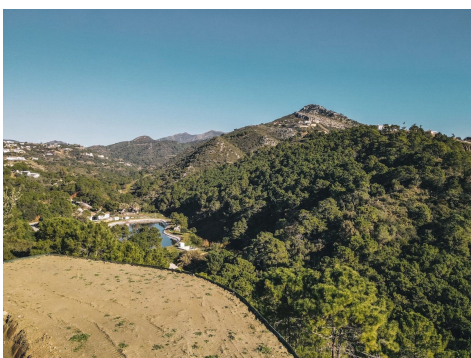

Ref: R4728559

Price: 820,000€

 Plot - Residential

 Benahavis

 7,643m<sup>2</sup> Plot Size

Welcome to a large plot nestled in nature in a popular gated urbanization in Benahavis. The plot enjoys nature views, as well as an open aspect to the lake, surrounding mountains and also countryside.

There is also a project of a luxury, modern villa with a private swimming pool and also tennis / padel court. The build percentage allowed is 25%.

It is just a short drive to the coast with all its amenities and also beaches, with Marbella and Estepona reachable in 15-20 minutes.