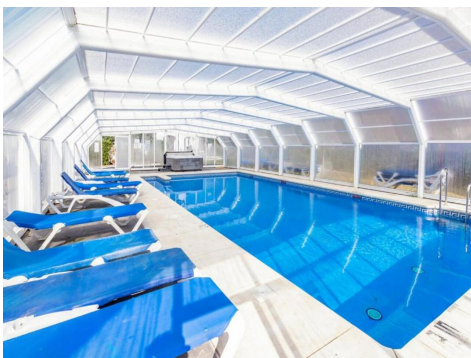

Ref: ES170343

Price: 1,400,000€

Commercial Property

Puente Don Manuel

17

14

1,400m² Build Size

10,000m² Plot Size

Pool: Yes