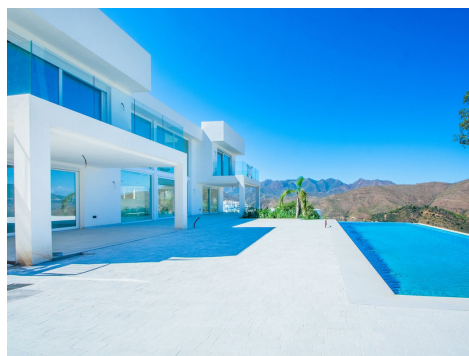

 **Pool: Yes**

Magnificent villa situated in the magical natural surroundings of La Mairena. The property has breathtaking views towards the mountains, countryside, golf and sea. The villa is built in contemporary style with large windows and high ceilings to maximise the views and bring the beauty of the abundant nature inside your home. From the main entrance you enter a spacious and light hall with lovely views to the pool and garden. There is a lovely living dining area with magnificent views to the mountains. All bedrooms are spacious and have an en-suite bathroom and dressing area. The garage below ...**(Ask for More Details!)**

UK +44 333 022 0135

Email: [info@1casa.com](mailto:info@1casa.com)

Web: [www.1casa.com](http://www.1casa.com)

Magnificent villa situated in the magical natural surroundings of La Mairena. The property has breathtaking views towards the mountains, countryside, golf and sea. The villa is build in contemporary style with large windows and high ceilings to maximise the views and bring the beauty of the abundant nature inside your home. From the main entrance you enter a spacious and light hall with lovely views to the pool and garden. There is a lovely living dining area with magnificent views to the mountains. All bedrooms are spacious and have an en-suite bathroom and dressing area. The garage below is spacious enough for five cars or storage space. There is a lift installed to take you up to the ground level and first floor. The covered terrace by the pool area is ideal for outdoor living space. From the solarium you can enjoy magical sunsets. This villa is walking distance to restaurants, a little shop, schools, the gym and a tennisclub. The commercial area of Elviria and the beach are only a 10 minutes drive. The airport and Marbella town are both 30 minutes away. Truly beautiful property. Must be seen!