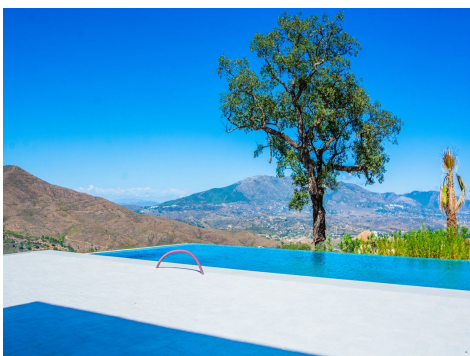

 **Pool: Yes**

Magnificent villa situated in the magical natural surroundings of La Mairena. The property has breathtaking views towards the mountains, countryside, golf and sea. The villa is built in contemporary style with large windows and high ceilings to maximise the views and bring the beauty of the abundant nature inside your home. From the main entrance you enter a spacious and light hall with lovely views to the pool and garden. There is a lovely living dining area with magnificent views to the mountains. All bedrooms are spacious and have an en-suite bathroom and dressing area. The garage below ...**(Ask for More Details!)**

UK +44 333 022 0135

Email: [info@1casa.com](mailto:info@1casa.com)

Web: [www.1casa.com](http://www.1casa.com)

Magnificent villa situated in the magical natural surroundings of La Mairena. The property has breathtaking views towards the mountains, countryside, golf and sea. The villa is build in contemporary style with large windows and high ceilings to maximise the views and bring the beauty of the abundant nature inside your home. From the main entrance you enter a spacious and light hall with lovely views to the pool and garden. There is a lovely living dining area with magnificent views to the mountains. All bedrooms are spacious and have an en-suite bathroom and dressing area. The garage below is spacious enough for five cars or storage space. There is a lift installed to take you up to the ground level and first floor. The covered terrace by the pool area is ideal for outdoor living space. From the solarium you can enjoy magical sunsets. This villa is walking distance to restaurants, a little shop, schools, the gym and a tennisclub. The commercial area of Elviria and the beach are only a 10 minutes drive. The airport and Marbella town are both 30 minutes away. Truly beautiful property. Must be seen!