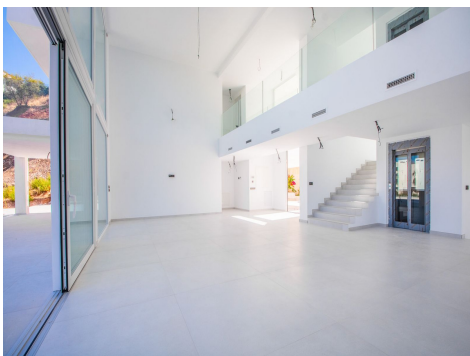

 **Pool: Yes**

Magnificent villa situated in the magical natural surroundings of La Mairena. The property has breathtaking views towards the mountains, countryside, golf and sea. The villa is built in contemporary style with large windows and high ceilings to maximise the views and bring the beauty of the abundant nature inside your home. From the main entrance you enter a spacious and light hall with lovely views to the pool and garden. There is a lovely living dining area with magnificent views to the mountains. All bedrooms are spacious and have an en-suite bathroom and dressing area. The garage below ...**(Ask for More Details!)**

UK +44 333 022 0135

Email: [info@1casa.com](mailto:info@1casa.com)

Web: [www.1casa.com](http://www.1casa.com)

Magnificent villa situated in the magical natural surroundings of La Mairena. The property has breathtaking views towards the mountains, countryside, golf and sea. The villa is build in contemporary style with large windows and high ceilings to maximise the views and bring the beauty of the abundant nature inside your home. From the main entrance you enter a spacious and light hall with lovely views to the pool and garden. There is a lovely living dining area with magnificent views to the mountains. All bedrooms are spacious and have an en-suite bathroom and dressing area. The garage below is spacious enough for five cars or storage space. There is a lift installed to take you up to the ground level and first floor. The covered terrace by the pool area is ideal for outdoor living space. From the solarium you can enjoy magical sunsets. This villa is walking distance to restaurants, a little shop, schools, the gym and a tennisclub. The commercial area of Elviria and the beach are only a 10 minutes drive. The airport and Marbella town are both 30 minutes away. Truly beautiful property. Must be seen!