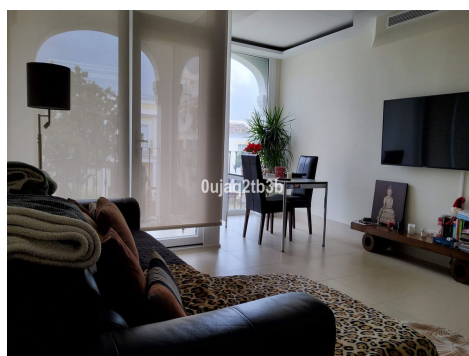

Ref: ES172934

Price: 550,000€

-  **Town House**
-  **Nueva Andalucia**
-  **3**
-  **4**
-  **156m<sup>2</sup> Build Size**
-  **Pool: Yes**

Located in the heart of the Golf Valley in the sought-after complex of Aloha Pueblo, this East facing cute townhouse is a perfect golfer's hideaway. Surrounded by the renowned golf courses of Aloha, Los Naranjos, Las Brisas and La Quinta. This three stories house offers two en-suite bedrooms with ample walk-in closets in the higher level; Open plan kitchen perfect to entertain, living room with access to a terrace with beautiful views and guest toilet in the main floor; open plan large basement fully operational with a large full bath and laundry room. High specs include electric blinds, hot c...(Ask for More Details!)

UK +44 333 022 0135

Email: [info@1casa.com](mailto:info@1casa.com)

Web: [www.1casa.com](http://www.1casa.com)

Located in the heart of the Golf Valley in the sought-after complex of Aloha Pueblo, this East facing cute townhouse is a perfect golfer's hideaway. Surrounded by the renowned golf courses of Aloha, Los Naranjos, Las Brisas and La Quinta. This three stories house offers two en-suite bedrooms with ample walk-in closets in the higher level; Open plan kitchen perfect to entertain, living room with access to a terrace with beautiful views and guest toilet in the main floor; open plan large basement fully operational with a large full bath and laundry room. High specs include electric blinds, hot cold A/C, broadband internet connection and full kitchen. Aloha Pueblo offers 24-7 security and CCTV system, bars and restaurants. Walking distance to Aloha Gardens where you find more services and amenities and just a short drive to Puerto Banus. Very well maintained complex with high standards and heated pool.