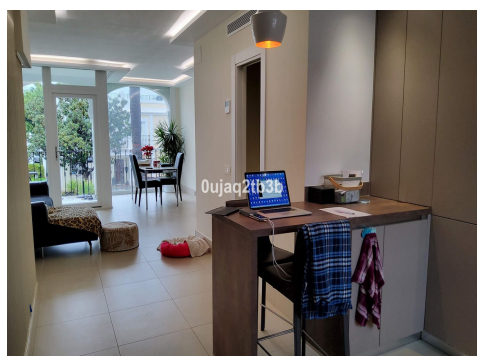

Ref: ES172934

Price: 550,000€

-  **Town House**
-  **Nueva Andalucia**
-  **3**
-  **4**
-  **156m<sup>2</sup> Build Size**
-  **Pool: Yes**

Located in the heart of the Golf Valley in the sought-after complex of Aloha Pueblo, this East facing cute townhouse is a perfect golfer's hideaway. Surrounded by the renowned golf courses of Aloha, Los Naranjos, Las Brisas and La Quinta. This three stories house offers two en-suite bedrooms with ample walk-in closets in the higher level; Open plan kitchen perfect to entertain, living room with access to a terrace with beautiful views and guest toilet in the main floor; open plan large basement fully operational with a large full bath and laundry room. High specs include electric blinds, hot c...(Ask for More Details!)

UK +44 333 022 0135

Email: [info@1casa.com](mailto:info@1casa.com)

Web: [www.1casa.com](http://www.1casa.com)

Located in the heart of the Golf Valley in the sought-after complex of Aloha Pueblo, this East facing cute townhouse is a perfect golfer's hideaway. Surrounded by the renowned golf courses of Aloha, Los Naranjos, Las Brisas and La Quinta. This three stories house offers two en-suite bedrooms with ample walk-in closets in the higher level; Open plan kitchen perfect to entertain, living room with access to a terrace with beautiful views and guest toilet in the main floor; open plan large basement fully operational with a large full bath and laundry room. High specs include electric blinds, hot cold A/C, broadband internet connection and full kitchen. Aloha Pueblo offers 24-7 security and CCTV system, bars and restaurants. Walking distance to Aloha Gardens where you find more services and amenities and just a short drive to Puerto Banus. Very well maintained complex with high standards and heated pool.