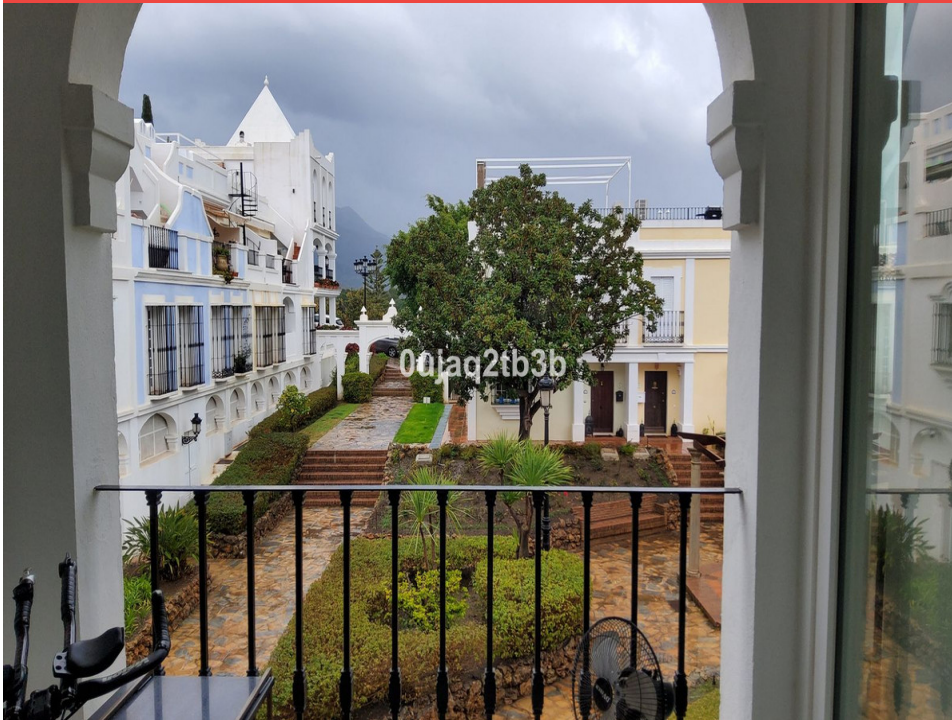

Ref: ES172934

Price: 550,000€

-  **Town House**
-  **Nueva Andalucia**
-  **3**
-  **4**
-  **156m<sup>2</sup> Build Size**
-  **Pool: Yes**

Located in the heart of the Golf Valley in the sought-after complex of Aloha Pueblo, this East facing cute townhouse is a perfect golfer's hideaway. Surrounded by the renowned golf courses of Aloha, Los Naranjos, Las Brisas and La Quinta. This three stories house offers two en-suite bedrooms with ample walk-in closets in the higher level; Open plan kitchen perfect to entertain, living room with access to a terrace with beautiful views and guest toilet in the main floor; open plan large basement fully operational with a large full bath and laundry room. High specs include electric blinds, hot c...(Ask for More Details!)

UK +44 333 022 0135

Email: [info@1casa.com](mailto:info@1casa.com)

Web: [www.1casa.com](http://www.1casa.com)

Located in the heart of the Golf Valley in the sought-after complex of Aloha Pueblo, this East facing cute townhouse is a perfect golfer's hideaway. Surrounded by the renowned golf courses of Aloha, Los Naranjos, Las Brisas and La Quinta. This three stories house offers two en-suite bedrooms with ample walk-in closets in the higher level; Open plan kitchen perfect to entertain, living room with access to a terrace with beautiful views and guest toilet in the main floor; open plan large basement fully operational with a large full bath and laundry room. High specs include electric blinds, hot cold A/C, broadband internet connection and full kitchen. Aloha Pueblo offers 24-7 security and CCTV system, bars and restaurants. Walking distance to Aloha Gardens where you find more services and amenities and just a short drive to Puerto Banus. Very well maintained complex with high standards and heated pool.