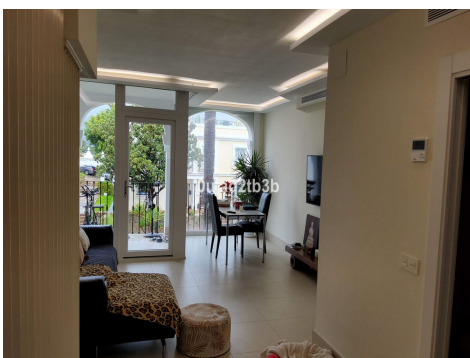

Ref: ES172934

Price: 550,000€

-  **Town House**
-  **Nueva Andalucia**
-  **3**
-  **4**
-  **156m<sup>2</sup> Build Size**
-  **Pool: Yes**

Located in the heart of the Golf Valley in the sought-after complex of Aloha Pueblo, this East facing cute townhouse is a perfect golfer's hideaway. Surrounded by the renowned golf courses of Aloha, Los Naranjos, Las Brisas and La Quinta. This three stories house offers two en-suite bedrooms with ample walk-in closets in the higher level; Open plan kitchen perfect to entertain, living room with access to a terrace with beautiful views and guest toilet in the main floor; open plan large basement fully operational with a large full bath and laundry room. High specs include electric blinds, hot c...(Ask for More Details!)

UK +44 333 022 0135

Email: [info@1casa.com](mailto:info@1casa.com)

Web: [www.1casa.com](http://www.1casa.com)

Located in the heart of the Golf Valley in the sought-after complex of Aloha Pueblo, this East facing cute townhouse is a perfect golfer's hideaway. Surrounded by the renowned golf courses of Aloha, Los Naranjos, Las Brisas and La Quinta. This three stories house offers two en-suite bedrooms with ample walk-in closets in the higher level; Open plan kitchen perfect to entertain, living room with access to a terrace with beautiful views and guest toilet in the main floor; open plan large basement fully operational with a large full bath and laundry room. High specs include electric blinds, hot cold A/C, broadband internet connection and full kitchen. Aloha Pueblo offers 24-7 security and CCTV system, bars and restaurants. Walking distance to Aloha Gardens where you find more services and amenities and just a short drive to Puerto Banus. Very well maintained complex with high standards and heated pool.