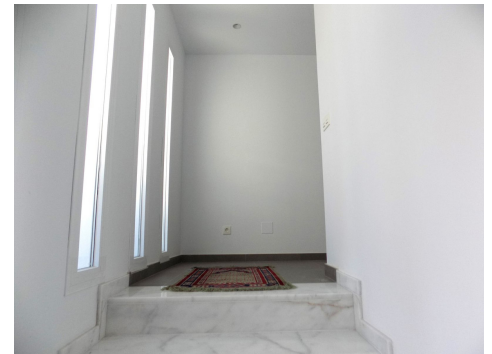

Townhouse - Terraced

Coin

3

2

224m² Build Size

103m² Plot Size

Situated in a prestige urbanization just on the outskirts of Coin, close to main supermarkets, bars, restaurants and a pharmacy, this modern 3 bedroom townhouse is newly built to very high specifications and has not yet been lived in.

Entering the house up the marble steps, there is a bathroom with shower to the right, a large kitchen with completely tiled walls, water and electrical points just waiting for you to install you new kitchen. French windows with security shutters lead to an interior patio.

From the hallway, a sliding door leads to a large lounge which also has French windows wit...(Ask for More Details!)