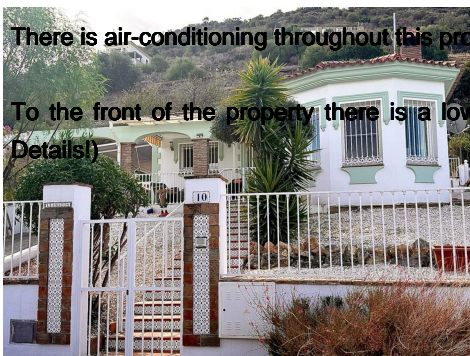

Ref: R4411033

Price: 275,000€

- Villa - Detached**
- Coin**
- 3**
- 2**
- 120m<sup>2</sup> Build Size**
- 600m<sup>2</sup> Plot Size**
- Pool: Yes**

Lovely detached bungalow style villa located on the popular Sierra Gorda urbanisation with views over the Guadalhorce Valley

There are 3 bedrooms, with the master being ensuite and the other two bedrooms share access to the family bathroom.

There is air-conditioning throughout this property.

To the front of the property there is a low maintenance garden and sec. (for more details)

There are 3 bedrooms, with the master being ensuite and the other two bedrooms share access to the family bathroom.

There is air-conditioning throughout this property.

To the front of the property there is a low maintenance garden and secure off street parking (driveway) with access to the the large covered porch area to the front of the property. To the rear of the property is a split level terrace which is a versatile area.