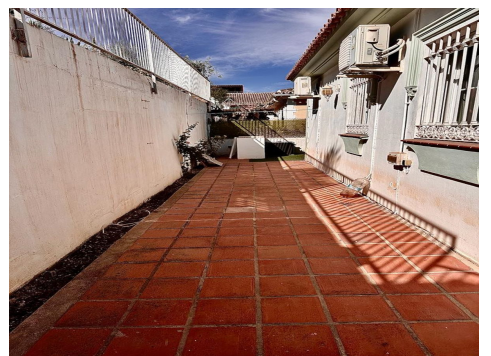

There is air-conditioning throughout this property.

To the front of the property there is a low maintenance garden and sec. (for more details)