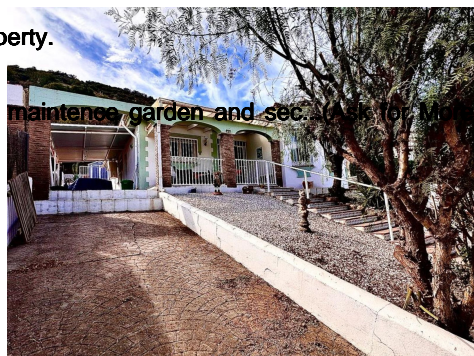

Ref: R4411033

Price: 275,000€

- Villa - Detached**
- Coin**
- 3**
- 2**
- 120m<sup>2</sup> Build Size**
- 600m<sup>2</sup> Plot Size**
- Pool: Yes**

Lovely detached bungalow style villa located on the popular Sierra Gorda urbanisation with views over the Guadalhorce Valley

There are 3 bedrooms, with the master being ensuite and the other two bedrooms share access to the family bathroom.

There is air-conditioning throughout this property.

To the front of the property there is a low maintenance garden and sec. (for more details)

There are 3 bedrooms, with the master being ensuite and the other two bedrooms share access to the family bathroom.

There is air-conditioning throughout this property.

To the front of the property there is a low maintenance garden and secure off street parking (driveway) with access to the the large covered porch area to the front of the property. To the rear of the property is a split level terrace which is a versatile area.

To the side of the property there is a small plunge pool.

Within walking distance is a restaurant and shops plus there is a Commercial centre and many bars and restaurants locally a very short drive away.