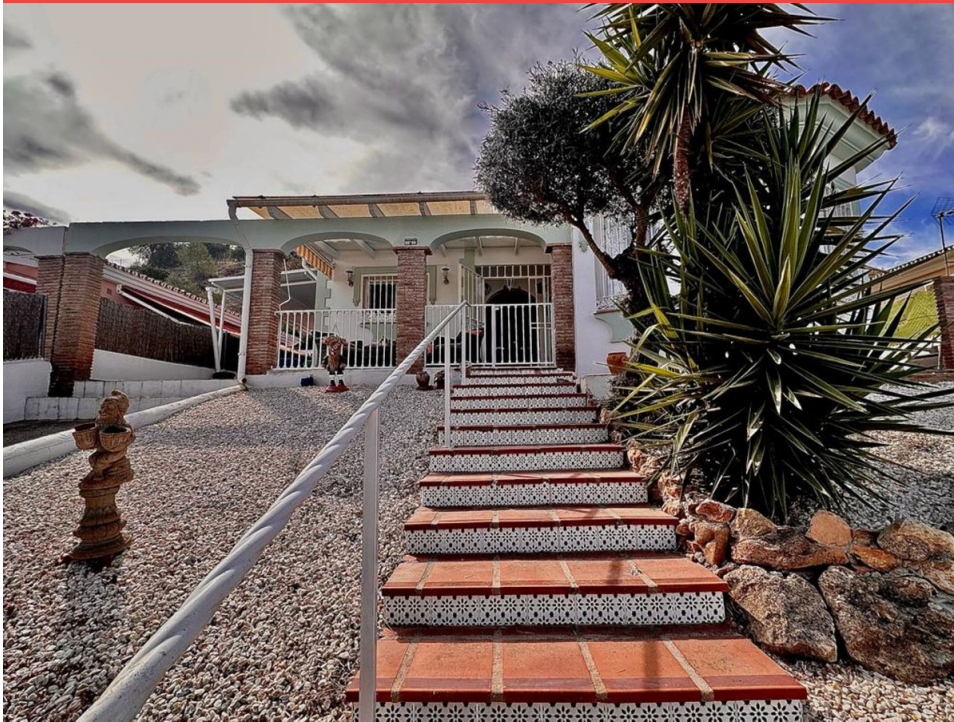

Ref: R4411033

Price: 275,000€

- Villa - Detached**
- Coin**
- 3**
- 2**
- 120m<sup>2</sup> Build Size**
- 600m<sup>2</sup> Plot Size**
- Pool: Yes**

Lovely detached bungalow style villa located on the popular Sierra Gorda urbanisation with views over the Guadalhorce Valley

The property has a entrance hall leading to a fully fitted kitchen which has access directly to the covered side terrace which would be ideal for alfresco dining and barbequing. The lounge is a good size with a log burning fireplace.

There are 3 bedrooms, with the master being ensuite and the other two bedrooms share access to the family bathroom.

There is air-conditioning throughout this property.

To the front of the property there is a low maintenance garden and secure off street parking (driveway) with access to the the large covered porch area to the front of the property. To the rear of the property is a split level terrace which is a versatile area.

To the side of the property there is a small plunge pool.

Within walking distance is a restaurant and shops plus there is a Commercial centre and many bars and restaurants locally a very short drive away.