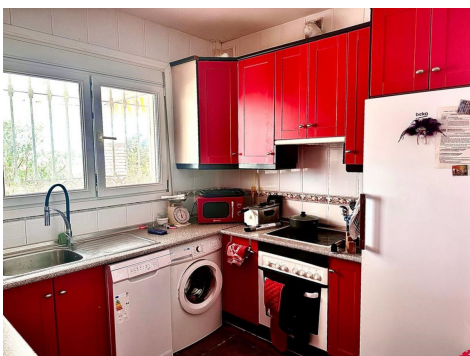

There is air-conditioning throughout this property.

To the front of the property there is a low maintenance garden and sec. (for more details)