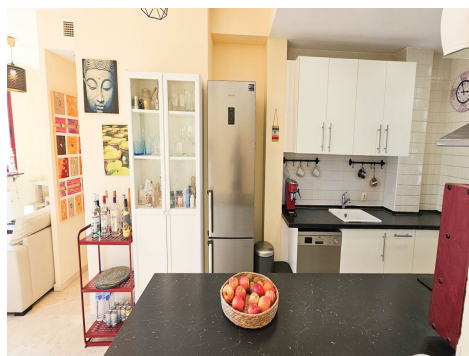

Ref: ES172724

Price: 260,000€

- Apartment**
- Casares Playa**
- 2**
- 2**
- 83m² Build Size**
- Pool: Yes**

!!!The staircase up to the top level isnt suitable for elderly people !!!!! Welcome to this exquisite penthouse duplex, where luxurious living meets modern elegance. As you step onto the bottom level, you are greeted by an open and inviting atmosphere. The semi-open kitchen, adorned with state-of-the-art appliances and sleek countertops, seamlessly blends with the dining area, creating a perfect space for culinary delights and social gatherings. The dining area flows effortlessly into the living room, where plush furnishings and tasteful decor invite you to relax and unwind. Large window...(Ask for More Details!)