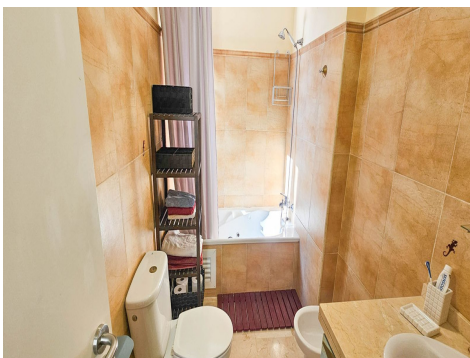

UK +44 333 022 0135

Email: info@1casa.com

Web: www.1casa.com

!!!The staircase up to the top level isnt suitable for elderly people !!!!! Welcome to this exquisite penthouse duplex, where luxurious living meets modern elegance. As you step onto the bottom level, you are greeted by an open and inviting atmosphere. The semi-open kitchen, adorned with state-of-the-art appliances and sleek countertops, seamlessly blends with the dining area, creating a perfect space for culinary delights and social gatherings. The dining area flows effortlessly into the living room, where plush furnishings and tasteful decor invite you to relax and unwind. Large windows allow natural light to fill the space, and sliding glass doors lead you onto a charming terrace. This outdoor haven is adorned with comfortable seating, making it an ideal spot to enjoy a morning coffee or an evening sunset. Adjacent to the living area, you'll discover a cozy room, perfect for guests or use as a study, and a well-appointed bathroom that exudes both style and functionality. Ascending to the top level, you'll find the crown jewel of this penthouse – the master bedroom. A sanctuary of tranquility, the master bedroom boasts spaciousness and sophistication. The attached jacuzzi bathroom is a retreat in itself, featuring luxurious fixtures and a serene ambiance for ultimate relaxation. This outdoor oasis offers panoramic views that stretch as far as the eye can see. Whether you're enjoying a private moment under the stars or hosting a soirée with friends, the roof terrace is a breathtaking extension of your living space. This penthouse duplex seamlessly combines modern design with functionality, creating an unparalleled living experience. From the semi-open kitchen to the master suite and the panoramic roof terrace, every detail has been carefully curated to offer a lifestyle of comfort and sophistication. Welcome home to a world of luxury and panoramic beauty.