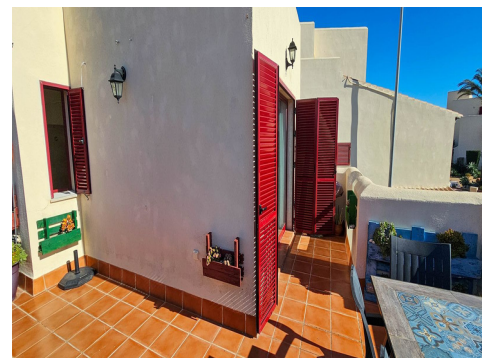

Ref: ES172724

Price: 260,000€

- Apartment**
- Casares Playa**
- 2**
- 2**
- 83m² Build Size**
- Pool: Yes**

!!!The staircase up to the top level isnt suitable for elderly people !!!!! Welcome to this exquisite penthouse duplex, where luxurious living meets modern elegance. As you step onto the bottom level, you are greeted by an open and inviting atmosphere. The semi-open kitchen, adorned with state-of-the-art appliances and sleek countertops, seamlessly blends with the dining area, creating a perfect space for culinary delights and social gatherings. The dining area flows effortlessly into the living room, where plush furnishings and tasteful decor invite you to relax and unwind. Large window...(Ask for More Details!)