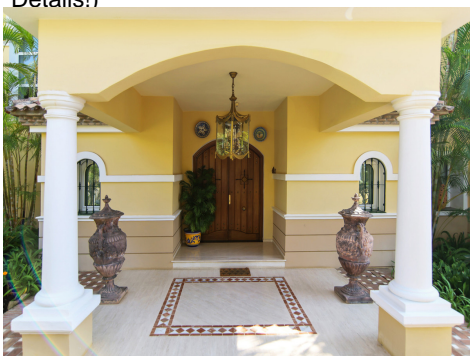

"EL PALACETE", EL PARAISO ALTO, BENAHAIVÍS

Traditional top quality spacious villa located in the residential area of El Paraiso Alto. Spectacular panoramic views to the coast, the Mediterranean and the mountains. South facing, fully private and quiet.

Large entrance hallway with high ceilings, living and dining area with fireplace, fully fitted kitchen with Siemens and Bosch appliances, separate breakfast area. Office and one guest bedroom en suite. All rooms with direct access to the covered and open terraces and the garden.

First floor: Master bedroom en suite (100m2) and two further guest b...(Ask for More Details!)