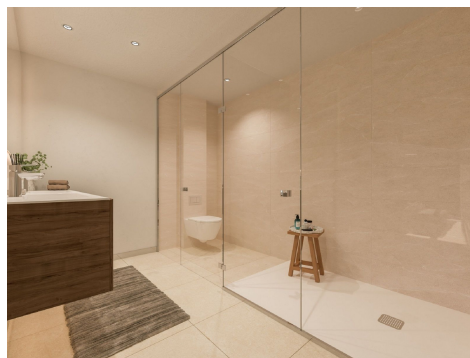

Ref: ES171451

Price: 572,000€

-  **Apartment**
-  **Manilva**
-  **3**
-  **2**
-  **137m² Build Size**
-  **Pool: Yes**

UK +44 333 022 0135

Email: info@1casa.com

Web: www.1casa.com